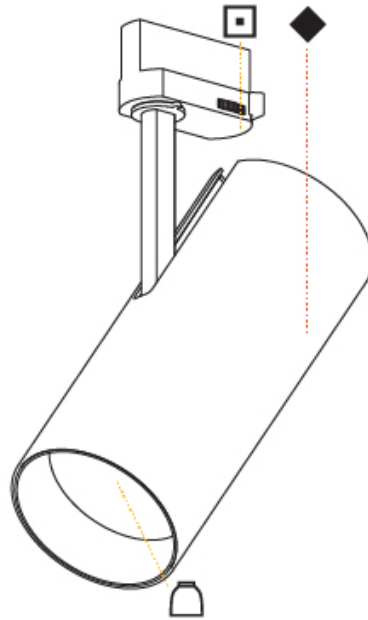

IMAGINE 90 TRACK

A3T045-

PROJECT _____

TYPE _____

SPECIFIER _____

QUANTITY _____

DATE _____

A