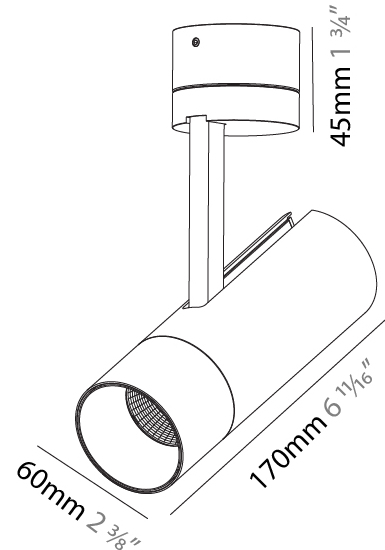

GENERAL

Series: Imagine
Subseries: Imagine 60
Brand: Prolicht
Division: Architectural
Mounting Type: Surface
Mounting Location: Ceiling
Subcategory: Spots

PHYSICAL

Shape: Cylinder
Diameter (mm): 60
Diameter (in): 2 ³/₈
Height (mm): 170
Height (in): 6 ¹¹/₁₆
Max. Overall Height (mm): 215
Max. Overall Height (in): 8 ⁷/₁₆
Light Distribution: Adjustable / Direct
Weight (kg): 0.572
Weight (lbs): 1.26
Fixture Finish: SSR / BKV / CWI / CRY / HAB / UFT / ITA / RUA / FTG / MYG / LOD / PUS / FRO / FUP / KIA / POP / BLS / SPG / MEY / GOH / GUM / CHC / COM / ABZ / JAG / OBR / MOS / ROR
Fixture Material: Aluminum Die Cast

ELECTRICAL

Lamp Type: LED (Zhaga Standard)
Input Wattage (W): 13.2 / 16.5
Total Output Wattage (W): 12 / 15
Dimming: Tri-Mode (Non-Dimming and Phase Dimming (120Vac only) and 0-10V Dimming)
Driver Included: Yes
Driver Location: Integrated
Driver Type: Constant Current - Universal
Driver Class: Class 2
Input Voltage (V): 120 - 277
Constant Current (MA): 350

LED

Number of LEDs: 1
Color Temperature (°K): 2700 / 3000 / 3500 / 4000
Max. Delivered Lumen (lm): 520 / 580 / 627 / 640
CRI: >90 CRI
Lamp Life (hrs): 50000

OPTICAL

Reflector°: 10
Adjustability: Rotational 350°; Tilt 90°

RATINGS AND CERTIFICATIONS

Certified By: Certified for North American Standards
IP rating: IP20

PROJECT
TYPE
SPECIFIER
QUANTITY
DATE