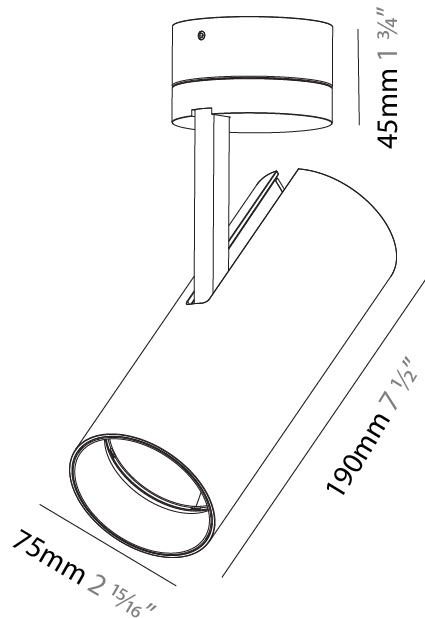

GENERAL

Series: Imagine
Subseries: Imagine 75
Brand: Prolicht
Division: Architectural
Mounting Type: Surface
Mounting Location: Ceiling
Subcategory: Spots

PHYSICAL

Shape: Cylinder
Diameter (mm): 75
Diameter (in): 2 ¹⁵/₁₆
Height (mm): 190
Height (in): 7 ¹/₂
Max. Overall Height (mm): 235
Max. Overall Height (in): 9 ¹/₄
Light Distribution: Adjustable / Direct
Weight (kg): 0.919
Weight (lbs): 2.02
Fixture Finish: [SSR / BKV / CWI / CRY / HAB / UFT / ITA / RUA / FTG / MYG / LOD / PUS / FRO / FUP / KIA / POP / BLS / SPG / MEY / GOH / GUM / CHC / COM / ABZ / JAG / OBR / MOS / ROR](#)
Fixture Material: Aluminum Die Cast

ELECTRICAL

Lamp Type: LED (Zhaga Standard)
Input Wattage (W): 13.2 / 16.5
Total Output Wattage (W): 12 / 15
Dimming: [Tri-Mode (Non-Dimming and Phase Dimming (120Vac only) and 0-10V Dimming)](#)
Driver Included: Yes
Driver Location: Integrated
Driver Type: Constant Current - Universal
Driver Class: Class 2
Input Voltage (V): 120 - 277
Constant Current (MA): 350

LED

Number of LEDs: 1
Color Temperature (°K): [2700 / 3000 / 3500 / 4000](#)
Max. Delivered Lumen (lm): 870 / 970 / 1038 / 1060
CRI: >90 CRI
Lamp Life (hrs): 50000

OPTICAL

Reflector°: 10
Adjustability: Rotational 350°; Tilt 90°

RATINGS AND CERTIFICATIONS

Certified By: Certified for North American Standards
IP rating: IP20

PROJECT
TYPE
SPECIFIER
QUANTITY
DATE