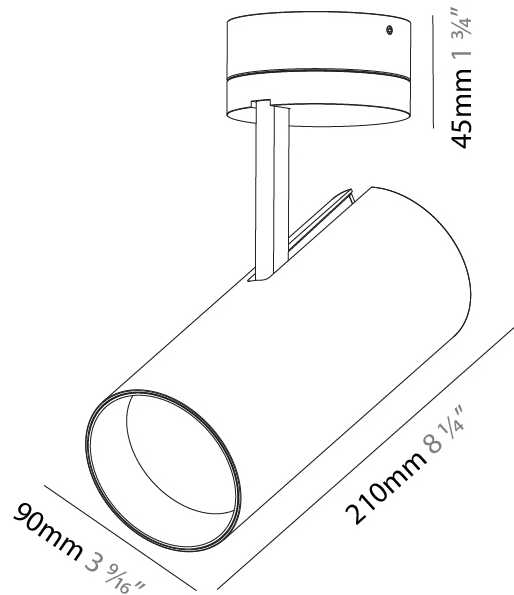

GENERAL

Series: Imagine
Subseries: Imagine 90
Brand: Prolicht
Division: Architectural
Mounting Type: Surface
Mounting Location: Ceiling
Subcategory: Spots

PHYSICAL

Shape: Cylinder
Diameter (mm): 90
Diameter (in): 3 9/16
Height (mm): 210
Height (in): 8 1/4
Max. Overall Height (mm): 255
Max. Overall Height (in): 10 1/16
Light Distribution: Adjustable / Direct
Weight (kg): 1.184
Weight (lbs): 2.60
Fixture Finish: SSR / BKV / CWI / CRY / HAB / UFT / ITA / RUA / FTG / MYG / LOD / PUS / FRO / FUP / KIA / POP / BLS / SPG / MEY / GOH / GUM / CHC / COM / ABZ / JAG / OBR / MOS / ROR
Fixture Material: Aluminum Die Cast

ELECTRICAL

Lamp Type: LED (Zhaga Standard)
Input Wattage (W): 28.6
Total Output Wattage (W): 26
Dimming: Tri-Mode (Non-Dimming and Phase Dimming (120Vac only) and 0-10V Dimming)
Driver Included: Yes
Driver Location: Integrated
Driver Type: Constant Current - Universal
Driver Class: Class 2
Input Voltage (V): 120 - 277
Constant Current (MA): 700

LED

Number of LEDs: 1
Color Temperature (°K): 2700 / 3000 / 3500 / 4000
Max. Delivered Lumen (lm): 2210 / 2270 / 2391 / 2440
CRI: >90 CRI
Lamp Life (hrs): 50000

OPTICAL

Reflector°: 18 / 26 / 40
Adjustability: Rotational 350°; Tilt 90°

RATINGS AND CERTIFICATIONS

Certified By: Certified for North American Standards
IP rating: IP20