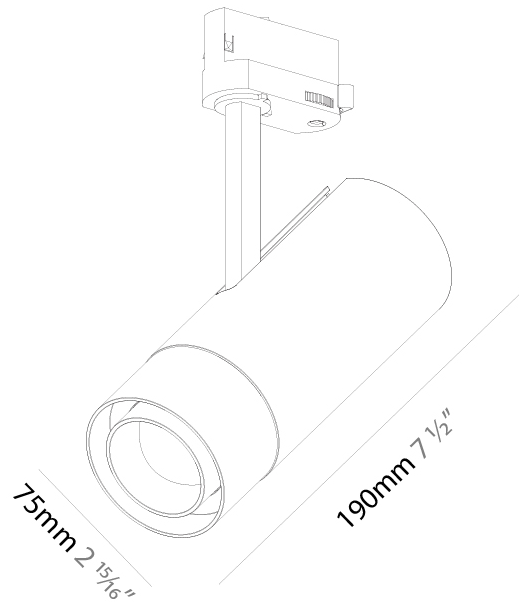

GENERAL

Series: Imagine
Subseries: Imagine Flex
Brand: Prolicht
Division: Architectural
Mounting Type: Track
Mounting Location: Ceiling
Subcategory: Spots

PHYSICAL

Shape: Cylinder
Diameter (mm): 75
Diameter (in): 2 ¹⁵/₁₆
Height (mm): 190
Height (in): 7 ¹/₂
Max. Overall Height (mm): 210
Max. Overall Height (in): 8 ¹/₄
Light Distribution: Adjustable / Direct
Weight (kg): 0.702
Weight (lbs): 1.54
Fixture Finish: SSR / BKV / CWI / CRY / HAB / UFT / ITA / RUA / FTG / MYG / LOD / PUS / FRO / FUP / KIA / POP / BLS / SPG / MEY / GOH / GUM / CHC / COM / ABZ / JAG / OBR / MOS / ROR
Holder Finish: BLK / WHI / SIL
Fixture Material: Aluminum Die Cast

ELECTRICAL

Lamp Type: LED (Zhaga Standard)
Input Wattage (W): 20
Total Output Wattage (W): 18.2
Dimming: Tri-Mode (Non-Dimming and Phase Dimming (120Vac only) and 0-10V Dimming)
Driver Included: Yes
Driver Location: Integrated
Driver Type: Constant Current - Universal
Driver Class: Class 2
Input Voltage (V): 120 - 277
Constant Current (MA): 500

LED

Number of LEDs: 1
Color Temperature (°K): 2700 / 3000 / 3500 / 4000
Max. Delivered Lumen (lm): 788 / 817 / 859 / 876
Nominal Lumen (lm): 1782 / 1848 / 1941 / 1981
CRI: >90 CRI
Lamp Life (hrs): 50000

OPTICAL

Reflector°: 14° to 48°
Adjustability: Rotational 350°; Tilt 90°

RATINGS AND CERTIFICATIONS

Certified By: Certified for North American Standards
IP rating: IP20