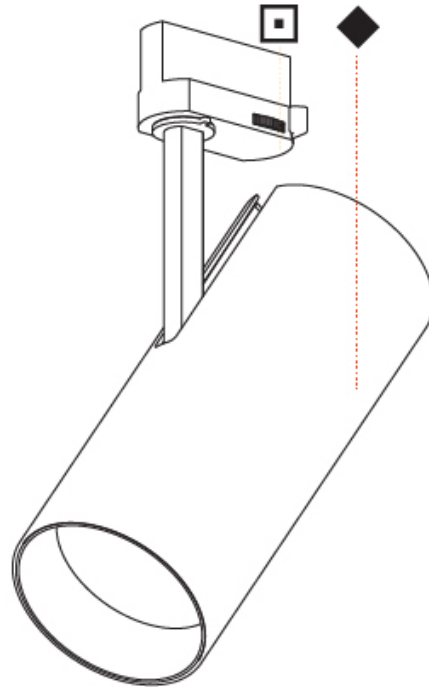

IMAGINE 90 TRACK

A3T048-

PROJECT	_____
TYPE	_____
SPECIFIER	_____
QUANTITY	_____
DATE	_____