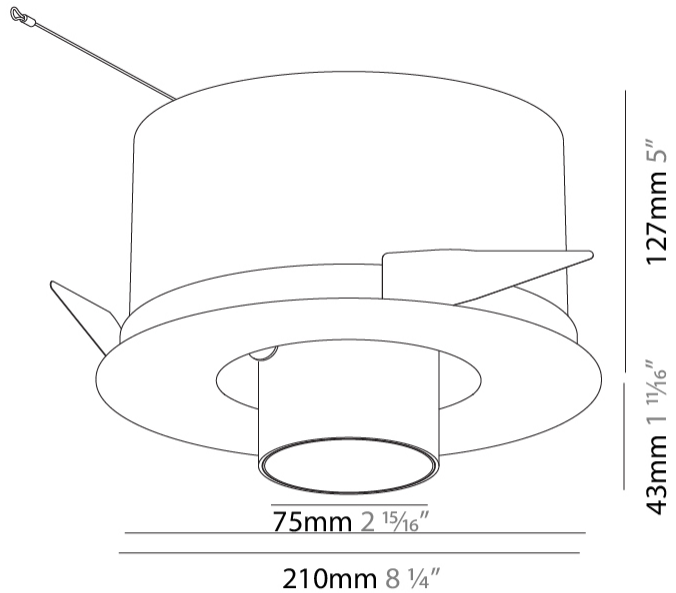

GENERAL

Series: Imagine
 Subseries: Imagine Round
 Brand: Prolight
 Division: Architectural
 Mounting Type: Recessed
 Mounting Location: Ceiling
 Subcategory: Spots

PHYSICAL

Shape: Round
 Diameter (mm): 210
 Diameter (in): 8 1/4
 Height (mm): 170
 Height (in): 6 11/16
 Ceiling Thickness (mm): 10 / 12.5 / 15
 Ceiling Thickness (in): 3/8 or 1/2 or 9/16
 Min. Recessing Depth (mm): 140
 Min. Recessing Depth (in): 5 1/2
 Light Distribution: Adjustable / Indirect
 Weight (kg): 1.4
 Weight (lbs): 3.09
 Fixture Finish: SSR / BKV / CWI / CRY / HAB / UFT / ITA / RUA / FTG / MYG / LOD / PUS / FRO / FUP / KIA / POP / BLS / SPG / MEY / GOH / GUM / CHC / COM / ABZ / JAG / OBR / MOS / ROR
 Fixture Material: Aluminum Die Cast
 Cut-out Measurements: D. - 195mm / 7 11/16"

OPTICAL

Reflector°: 16 / 32
 Optic°: Lens Pack - No Lens / Linear Spread Lens / Honeycomb / Spread Lens
 Adjustability: Rotational 355°; Tilt 45°

RATINGS AND CERTIFICATIONS

Certified By: Certified for North American Standards
 IP rating: IP20