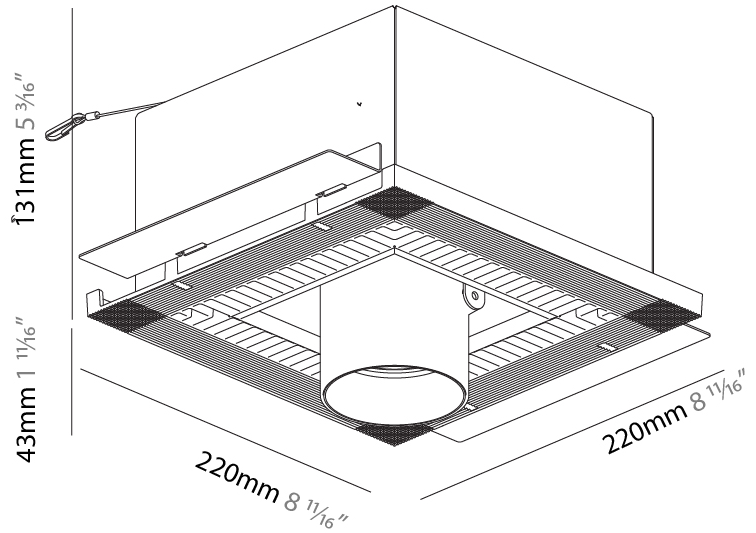

ELECTRICAL

Lamp Type: LED (Zhaga Standard)
Input Wattage (W): 19.3 + 2.6
Total Output Wattage (W): 16.5 + 2.2
Dimming: Tri-Mode (Non-Dimming and Phase Dimming (120Vac only) and 0-10V Dimming)
Driver Included: No
Driver Location: Remote
Driver Type: Constant Current & Constant Voltage - Universal
Driver Class: Class 2
Input Voltage (V): 120 - 277
Output Voltage (V): 24
Constant Current (MA): 500

LED

Number of LEDs: 2
Color Temperature (°K): 2700 / 3000 / 4000
Max. Delivered Lumen (lm): 1540 / 1580 / 1690
CRI: >90 CRI
Lamp Life (hrs): 50000
Upon Request: Special Color Temperature

OPTICAL

Reflector: 20 / 40 / 60
Adjustability: Rotational 355°; Tilt 45°
Upon Request: Special Beam Angles

RATINGS AND CERTIFICATIONS

Certified By: Certified for North American Standards
Zaneen Lighting Inc. © 2024, Phone: 588-3387, Fax: 247-9319, www.zaneen.com

For international specifications by adding 'INT' at the end of the existing Model #. For assistance on 'custom' specifications, contact zteam@zaneen.com. In a constant effort to supply the best product, we reserve the right to change specifications or materials without notice. The most recent specification sheets are found at zaneen.com