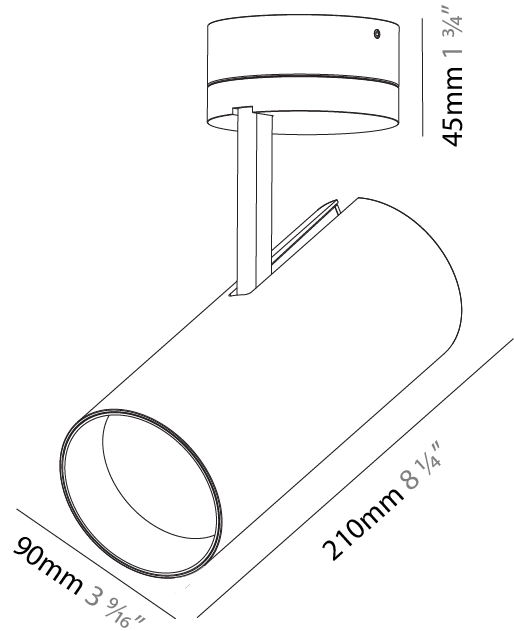

GENERAL

Series: Imagine
Subseries: Imagine 90
Brand: Prolicht
Division: Architectural
Mounting Type: Surface
Mounting Location: Ceiling
Subcategory: Spots

PHYSICAL

Shape: Round
Diameter (mm): 90
Diameter (in): 3 9/16
Height (mm): 210
Height (in): 8 1/4
Max. Overall Height (mm): 255
Max. Overall Height (in): 10 1/16
Light Distribution: Adjustable / Direct
Weight (kg): 1.184
Weight (lbs): 2.60
Fixture Finish: SSR / BKV / CWI / CRY / HAB / UFT / ITA / RUA / FTG / MYG / LOD / PUS / FRO / FUP / KIA / POP / BLS / SPG / MEY / GOH / GUM / CHC / COM / ABZ / JAG / OBR / MOS / ROR
Fixture Material: Aluminum Die Cast

ELECTRICAL

Lamp Type: LED (Zhaga Standard)
Input Wattage (W): 13.2 / 16.5
Total Output Wattage (W): 12 / 15
Dimming: Tri-Mode (Non-Dimming and Phase Dimming (120Vac only) and 0-10V Dimming)
Driver Included: Yes
Driver Location: Integrated
Driver Type: Constant Current - Universal
Driver Class: Class 2
Input Voltage (V): 120 - 277
Constant Current (MA): 350

LED

Number of LEDs: 1
Color Temperature (°K): 2700 / 3000 / 3500 / 4000
Max. Delivered Lumen (lm): 830 / 930 / 1009 / 1030
CRI: >90 CRI
Lamp Life (hrs): 50000

OPTICAL

Reflector°: 10
Adjustability: Rotational 350°; Tilt 90°

RATINGS AND CERTIFICATIONS

Certified By: Certified for North American Standards
IP rating: IP20

PROJECT
TYPE
SPECIFIER
QUANTITY
DATE