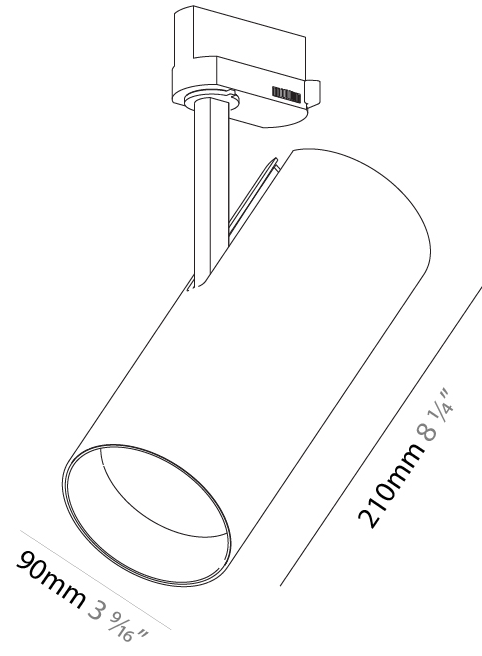

GENERAL

Series: Imagine
Subseries: Imagine 90
Brand: Prolicht
Division: Architectural
Mounting Type: Track
Mounting Location: Ceiling

PHYSICAL

Shape: Cylinder
Diameter (mm): 90
Diameter (in): 3 9/16
Height (mm): 210
Height (in): 8 1/4
Max. Overall Height (mm): 230
Max. Overall Height (in): 9 1/16
Light Distribution: Adjustable / Direct
Weight (kg): 0.903
Weight (lbs): 1.99
Fixture Finish: SSR / BKV / CWI / CRY / HAB / UFT / ITA / RUA / FTG / MYG / LOD / PUS / FRO / FUP / KIA / POP / BLS / SPG / MEY / GOH / GUM / CHC / COM / ABZ / JAG / OBR / MOS / ROR
Fixture Material: Aluminum Die Cast

ELECTRICAL

Lamp Type: LED (Zhaga Standard)
Input Wattage (W): 14
Total Output Wattage (W): 12.1
Dimming: Tri-Mode (Non-Dimming and Phase Dimming (120Vac only) and 0-10V Dimming)
Driver Included: Yes
Driver Location: Integrated
Driver Type: Constant Current - Universal
Driver Class: Class 2
Input Voltage (V): 120 - 277
Constant Current (MA): 350

LED

Number of LEDs: 1
Color Temperature (°K): 2700 / 3000 / 3500 / 4000
Max. Delivered Lumen (lm): 846 / 911 / 948 / 967
Nominal Lumen (lm): 1246 / 1342 / 1396 / 1424
CRI: >90 CRI
Lamp Life (hrs): 50000

OPTICAL

Reflector°: 6
Optic°: Lens Pack - No Lens / Linear Spread Lens / Honeycomb / Spread Lens
Adjustability: Rotational 350°; Tilt 90°

RATINGS AND CERTIFICATIONS

Certified By: Certified for North American Standards
IP rating: IP20