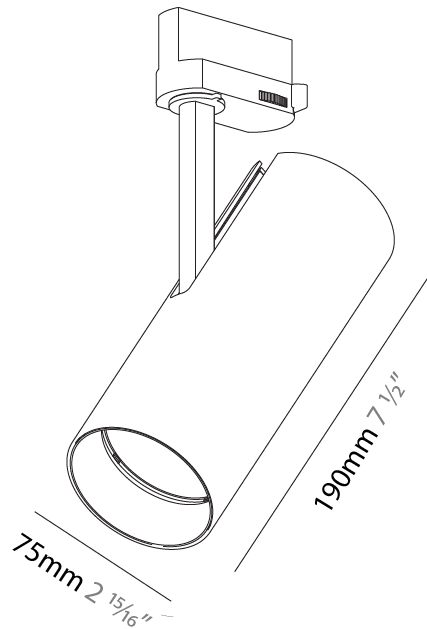

GENERAL

Series: Imagine
Subseries: Imagine 75
Brand: Prolicht
Division: Architectural
Mounting Type: Track
Mounting Location: Ceiling

PHYSICAL

Shape: Cylinder
Diameter (mm): 75
Diameter (in): 2 15/16
Height (mm): 190
Height (in): 7 1/2
Max. Overall Height (mm): 210
Max. Overall Height (in): 8 1/4
Light Distribution: Adjustable / Direct
Weight (kg): 0.716
Weight (lbs): 1.58
Fixture Finish: SSR / BKV / CWI / CRY / HAB / UFT / ITA / RUA / FTG / MYG / LOD / PUS / FRO / FUP / KIA / POP / BLS / SPG / MEY / GOH / GUM / CHC / COM / ABZ / JAG / OBR / MOS / ROR
Holder Finish: BLK / WHI / SIL
Fixture Material: Aluminum Die Cast

ELECTRICAL

Lamp Type: LED (Zhaga Standard)
Input Wattage (W): 14
Total Output Wattage (W): 12.8
Dimming: Tri-Mode (Non-Dimming and Phase Dimming (120Vac only) and 0-10V Dimming)
Driver Included: Yes
Driver Location: Integrated
Driver Type: Constant Current - Universal
Driver Class: Class 2
Input Voltage (V): 120 - 277
Constant Current (MA): 350

LED

Number of LEDs: 1
Color Temperature (°K): 2700 / 3000 / 3500 / 4000
Max. Delivered Lumen (lm): 1124 / 1210 / 1258 / 1284
Nominal Lumen (lm): 1246 / 1342 / 1396 / 1424
CRI: >90 CRI
Lamp Life (hrs): 50000

OPTICAL

Optic°: Lens Pack - No Lens / Linear Spread Lens / Honeycomb / Spread Lens
Beam Angle: 12
Adjustability: Rotational 350°; Tilt 90°

RATINGS AND CERTIFICATIONS

Certified By: Certified for North American Standards
IP rating: IP20