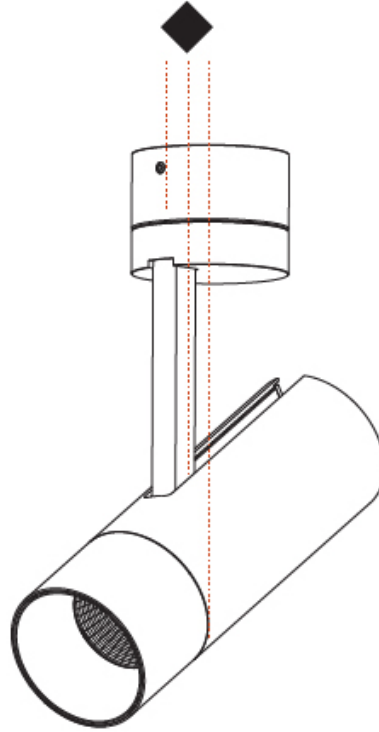

A3D111-

PROJECT

TYPE

SPECIFIER

QUANTITY

DATE