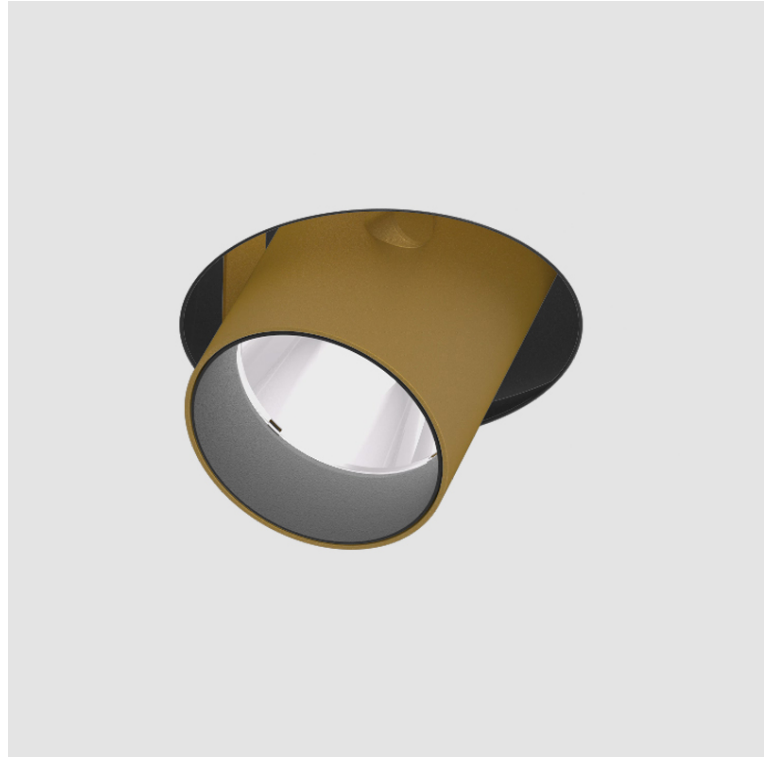

Fixture Finish: SSR / BKV / CWI / CRY / HAB / UFT / ITA / RUA / FTG / MYG / LOD / PUS / FRO / FUP / KIA / POP / BLS / SPG / MEY / GOH / GUM / CHC / COM / ABZ / JAG / OBR / MOS / ROR

Fixture Material: Aluminum Die Cast
Cut-out Measurements: 225mm / 8 7/8" x 225mm / 8 7/8"
Upon Request: Unique Sizes

ELECTRICAL

Lamp Type: LED (Zhaga Standard)
Input Wattage (W): 19.3 + 2.6
Total Output Wattage (W): 16.5 + 2.2
Dimming: Tri-Mode (Non-Dimming and Phase Dimming (120Vac only) and 0-10V Dimming)
Driver Included: No
Driver Location: Remote
Driver Type: Constant Current & Constant Voltage - Universal
Driver Class: Class 2
Input Voltage (V): 120 - 277
Output Voltage (V): 24
Constant Current (mA): 500

LED

Number of LEDs: 2
Color Temperature (°K): 2700 / 3000 / 3500 / 4000
Max. Delivered Lumen (lm): 1515 / 1575 / 1673 / 1707
Nominal Lumen (lm): 2285 / 2375 / 2524 / 2575
CRI: >90 CRI
Lamp Life (hrs): 50000
Upon Request: Special Color Temperature

OPTICAL

Reflector: 12 / 16 / 32
Optic: Lens Pack - No Lens / Linear Spread Lens / Honeycomb / Spread Lens
Adjustability: Rotational 355°; Tilt 45°
Upon Request: Special Beam Angles

RATINGS AND CERTIFICATIONS