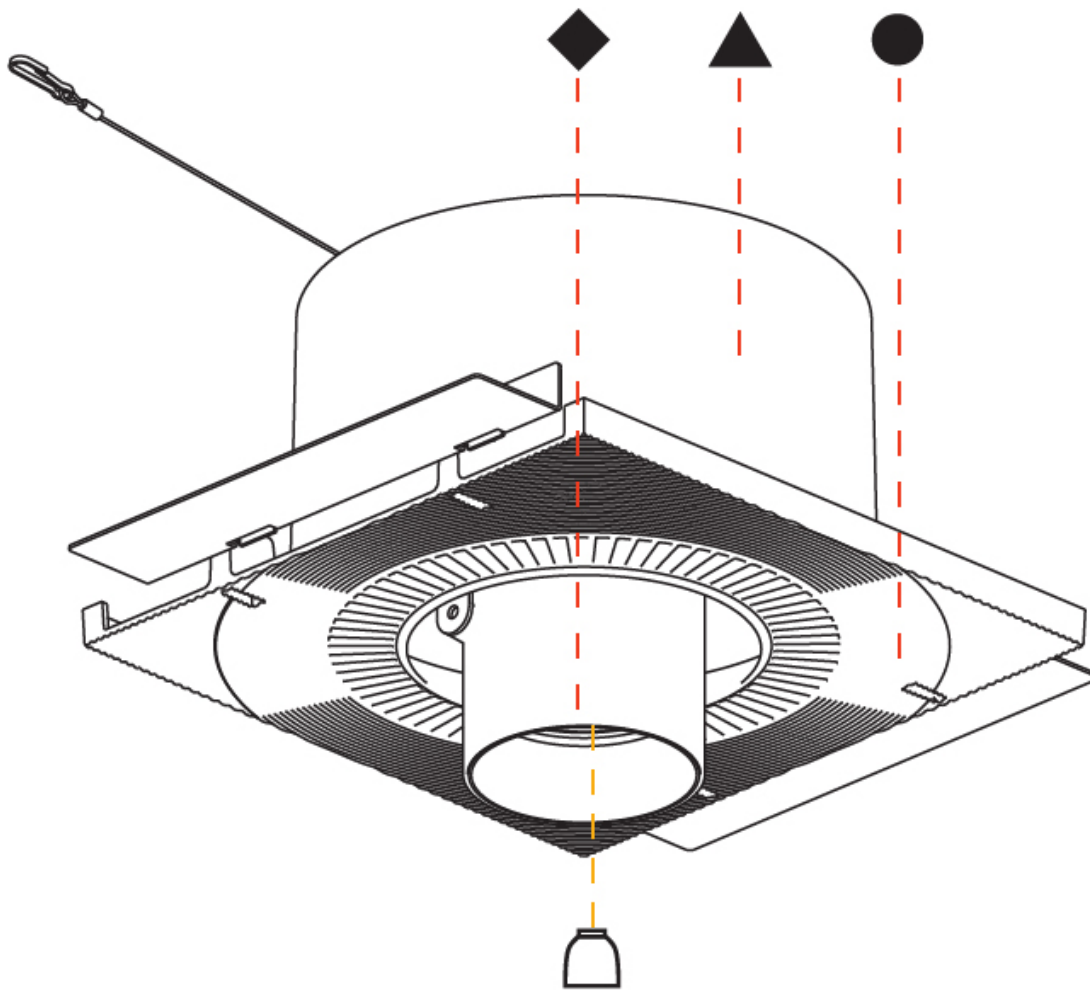

IMAGINE ROUND AURA TRIMLESS

A35395-

PROJECT	_____
TYPE	_____
SPECIFIER	_____
QUANTITY	_____
DATE	_____

A