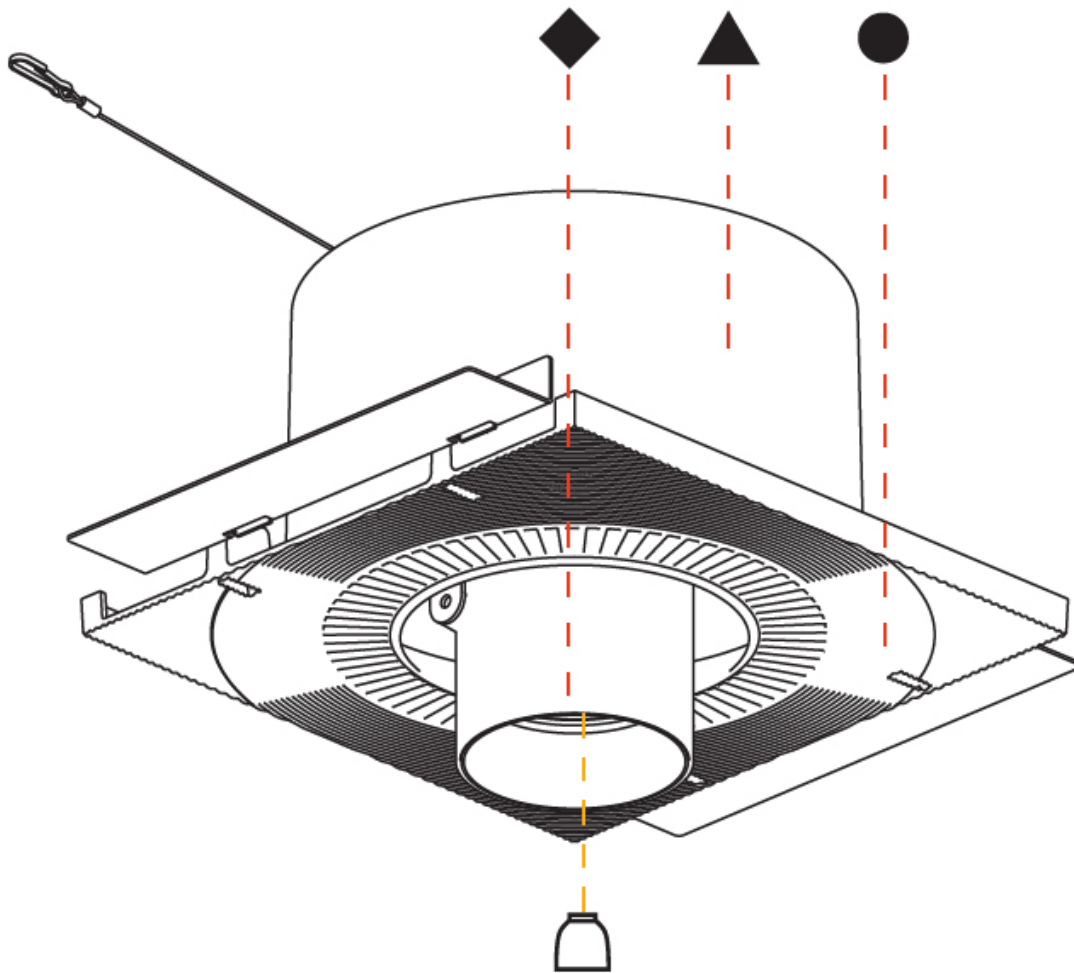

IMAGINE ROUND TRIMLESS

A35389-

PROJECT	_____
TYPE	_____
SPECIFIER	_____
QUANTITY	_____
DATE	_____

A