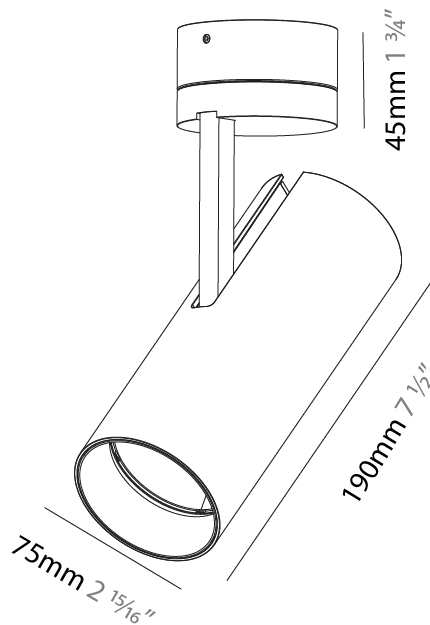

GENERAL

Series: Imagine
Subseries: Imagine 75
Brand: Prolicht
Division: Architectural
Mounting Type: Surface
Mounting Location: Ceiling
Subcategory: Spots

PHYSICAL

Shape: Cylinder
Diameter (mm): 75
Diameter (in): 2 ¹⁵/₁₆
Height (mm): 190
Height (in): 7 ¹/₂
Max. Overall Height (mm): 235
Max. Overall Height (in): 9 ³/₄
Light Distribution: Adjustable / Direct
Weight (kg): 0.919
Weight (lbs): 2.02
Fixture Finish: SSR / BKV / CWI / CRY / HAB / UFT / ITA / RUA / FTG / MYG / LOD / PUS / FRO / FUP / KIA / POP / BLS / SPG / MEY / GOH / GUM / CHC / COM / ABZ / JAG / OBR / MOS / ROR
Fixture Material: Aluminum Die Cast

ELECTRICAL

Lamp Type: LED (Zhaga Standard)
Input Wattage (W): 20.9
Total Output Wattage (W): 19
Dimming: Tri-Mode (Non-Dimming and Phase Dimming (120Vac only) and 0-10V Dimming)
Driver Included: Yes
Driver Location: Integrated
Driver Type: Constant Current - Universal
Driver Class: Class 2
Input Voltage (V): 120 - 277
Constant Current (MA): 500

LED

Number of LEDs: 1
Color Temperature (°K): 2700 / 3000 / 3500 / 4000
Max. Delivered Lumen (lm): 1490 / 1530 / 1607 / 1640
CRI: >90 CRI
Lamp Life (hrs): 50000

OPTICAL

Reflector°: 20 / 25 / 40
Adjustability: Rotational 350°; Tilt 90°

RATINGS AND CERTIFICATIONS

Certified By: Certified for North American Standards
IP rating: IP20