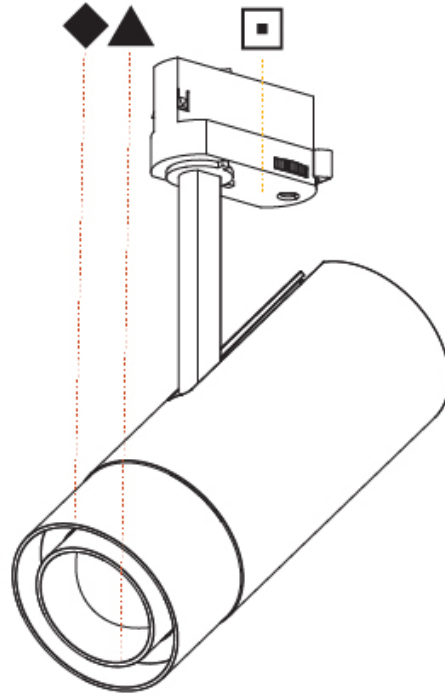

A3T110-

PROJECT

TYPE

SPECIFIER

QUANTITY

DATE

A