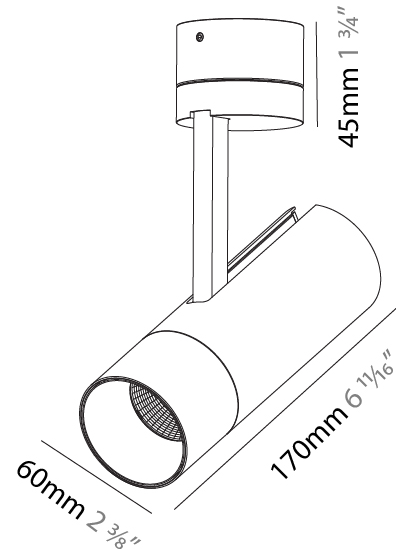

GENERAL

Series: Imagine
Subseries: Imagine 60
Brand: Prolicht
Division: Architectural
Mounting Type: Surface
Mounting Location: Ceiling
Subcategory: Spots

PHYSICAL

Shape: Cylinder
Diameter (mm): 60
Diameter (in): 2 ³/₈
Height (mm): 170
Height (in): 6 ¹¹/₁₆
Max. Overall Height (mm): 215
Max. Overall Height (in): 8 ⁷/₁₆
Light Distribution: Adjustable / Direct
Weight (kg): 0.604
Weight (lbs): 1.33
Fixture Finish: [SSR / BKV / CWI / CRY / HAB / UFT / ITA / RUA / FTG / MYG / LOD / PUS / FRO / FUP / KIA / POP / BLS / SPG / MEY / GOH / GUM / CHC / COM / ABZ / JAG / OBR / MOS / ROR](#)
Fixture Material: Aluminum Die Cast

ELECTRICAL

Lamp Type: LED (Zhaga Standard)
Input Wattage (W): 13
Total Output Wattage (W): 11.8
Dimming: [Tri-Mode (Non-Dimming and Phase Dimming (120Vac only) and 0-10V Dimming)](#)
Driver Included: Yes
Driver Location: Integrated
Driver Type: Constant Current - Universal
Driver Class: Class 2
Input Voltage (V): 120 - 277
Constant Current (MA): 500

LED

Number of LEDs: 1
Color Temperature (°K): [2700 / 3000 / 3500 / 4000](#)
Max. Delivered Lumen (lm): 987 / 1023 / 1076 / 1098
Nominal Lumen (lm): 1304 / 1352 / 1421 / 1450
CRI: >90 CRI
Lamp Life (hrs): 50000

OPTICAL

Reflector°: [18 / 34 / 46](#)
Optic°: [Lens Pack - No Lens / Linear Spread Lens / Honeycomb / Spread Lens](#)
Adjustability: Rotational 350°; Tilt 90°

RATINGS AND CERTIFICATIONS

Certified By: Certified for North American Standards
IP rating: IP20

PROJECT
TYPE
SPECIFIER
QUANTITY
DATE