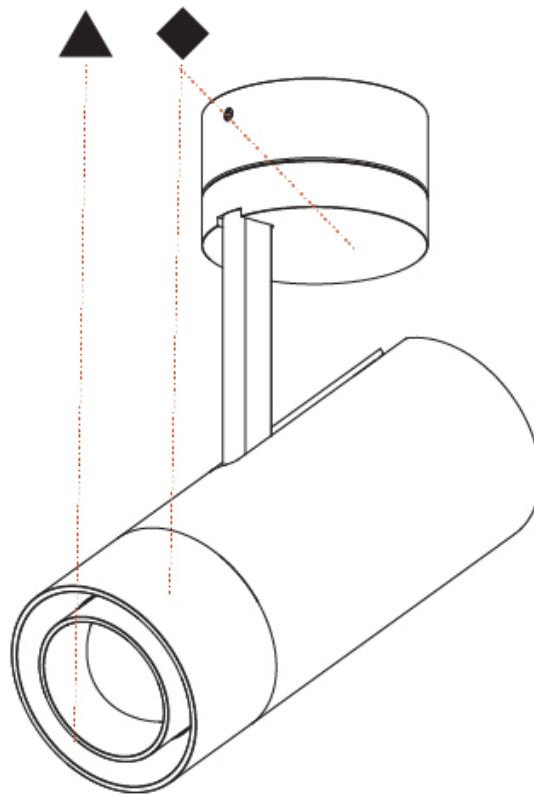

A3D105-

PROJECT

TYPE

SPECIFIER

QUANTITY

DATE

A