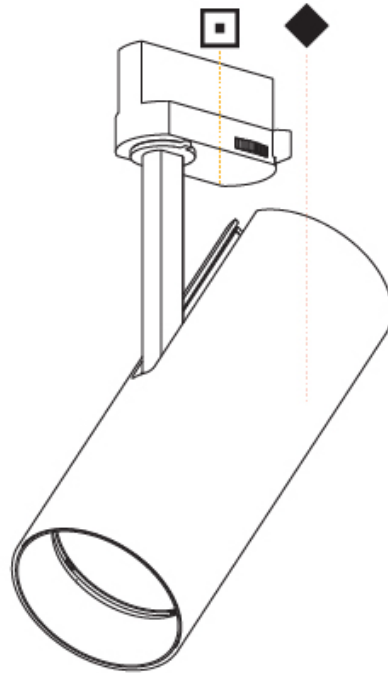

IMAGINE 75 TRACK

A3T042-

PROJECT	_____
TYPE	_____
SPECIFIER	_____
QUANTITY	_____
DATE	_____

A