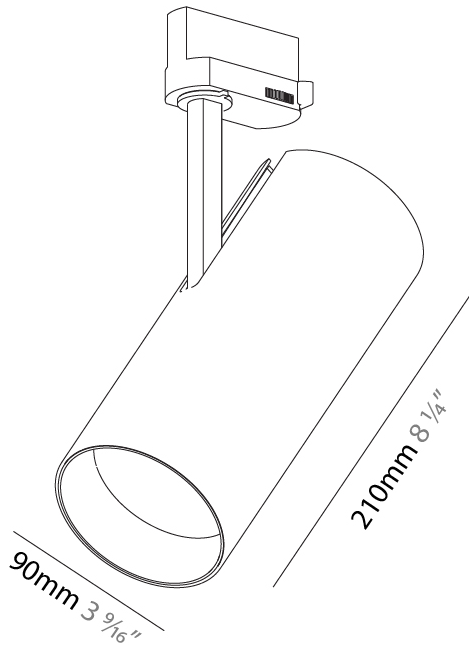

GENERAL

Series: Imagine
Subseries: Imagine 90
Brand: Prolicht
Division: Architectural
Mounting Type: Track
Mounting Location: Ceiling

PHYSICAL

Shape: Cylinder
Diameter (mm): 90
Diameter (in): 3 9/16
Height (mm): 210
Height (in): 8 1/4
Max. Overall Height (mm): 230
Max. Overall Height (in): 9 1/16
Light Distribution: Adjustable / Direct
Weight (kg): 0.886
Weight (lbs): 1.95
Fixture Finish: SSR / BKV / CWI / CRY / HAB / UFT / ITA / RUA / FTG / MYG / LOD / PUS / FRO / FUP / KIA / POP / BLS / SPG / MEY / GOH / GUM / CHC / COM / ABZ / JAG / OBR / MOS / ROR
Fixture Material: Aluminum Die Cast

ELECTRICAL

Lamp Type: LED (Zhaga Standard)
Input Wattage (W): 28
Total Output Wattage (W): 26
Dimming: Tri-Mode (Non-Dimming and Phase Dimming (120Vac only) and 0-10V Dimming)
Driver Included: Yes
Driver Location: Integrated
Driver Type: Constant Current - Universal
Driver Class: Class 2
Input Voltage (V): 120 - 277
Constant Current (MA): 700

LED

Number of LEDs: 1
Color Temperature (°K): 2700 / 3000 / 3500 / 4000
Max. Delivered Lumen (lm): 1917 / 1995 / 2114 / 2157
Nominal Lumen (lm): 2909 / 3028 / 3208 / 3273
CRI: >90 CRI
Lamp Life (hrs): 50000

OPTICAL

Reflector: 6 / 14 / 32

RATINGS AND CERTIFICATIONS

Certified By: Certified for North American Standards
IP rating: IP20

90°

350°