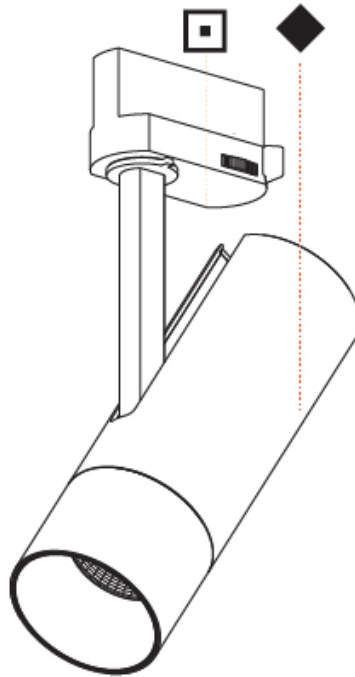

IMAGINE 60 TRACK

A3T010-

PROJECT

TYPE

SPECIFIER

QUANTITY

DATE

A