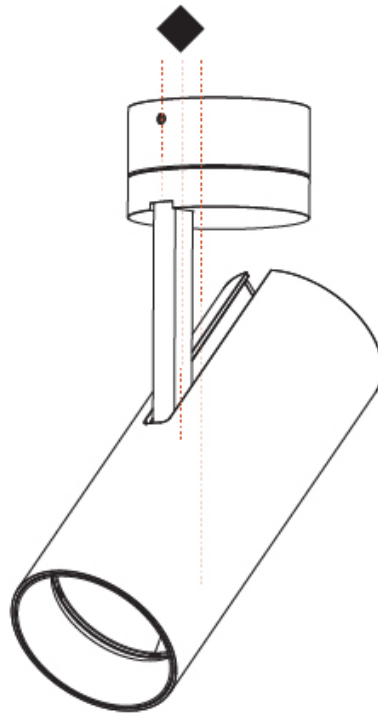

A3D114-

PROJECT	_____
TYPE	_____
SPECIFIER	_____
QUANTITY	_____
DATE	_____