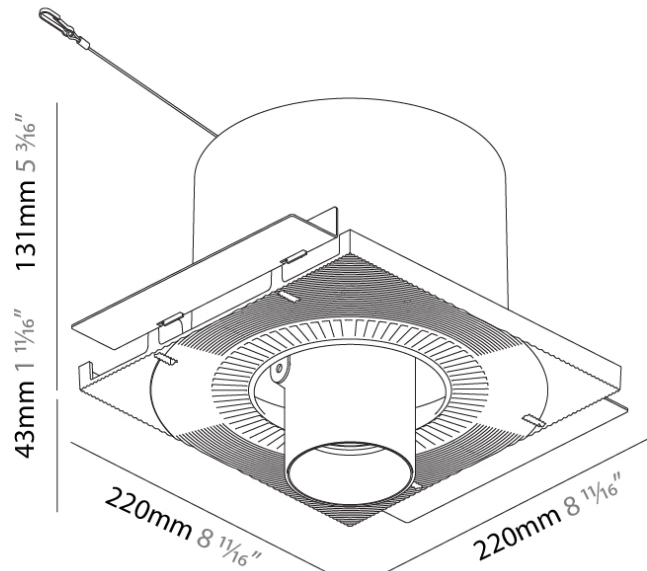

Reflector: 16 / 32
Adjustability: Rotational 355°; Tilt 45°
Upon Request: Special Beam Angles

RATINGS AND CERTIFICATIONS

Available for international specifications by adding INT at the end of the existing Model #. For assistance on 'custom' specifications, contact zteam@zaneen.com. In a constant effort to supply the best product, we reserve the right to change specifications or materials without notice. The most recent specification sheets are found at zaneen.com
IP rating: IP20