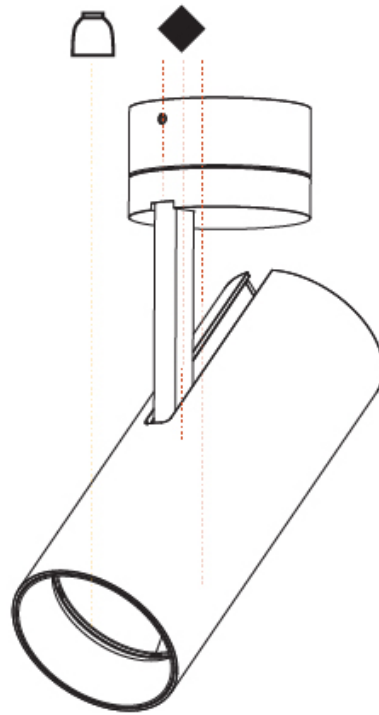

A3D113-

PROJECT

TYPE

SPECIFIER

QUANTITY

DATE