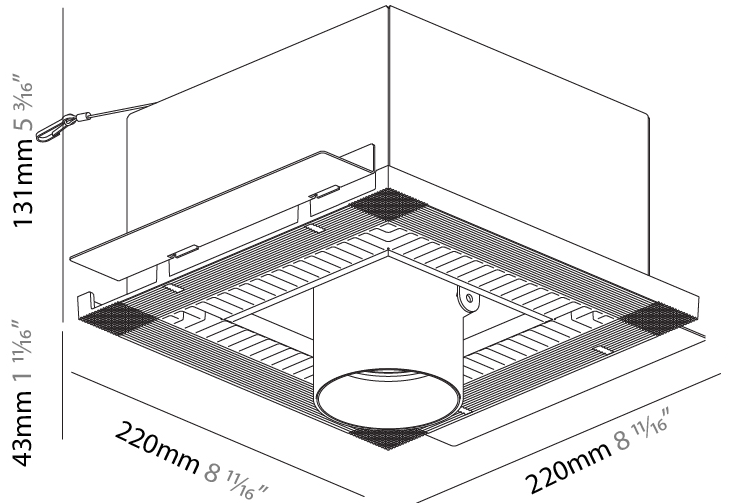

ELECTRICAL

Lamp Type: LED (Zhaga Standard)
Input Wattage (W): 13.2 (2700K) / 16.5
Total Output Wattage (W): 12 (2700K) / 15
Dimming: Tri-Mode (Non-Dimming and Phase Dimming (120Vac only) and 0-10V Dimming)
Driver Included: No
Driver Location: Recessed Housing
Driver Type: Constant Current - Universal
Driver Class: Class 2
Housing: See components
Input Voltage (V): 120 - 277
Constant Current (MA): 350

LED

Number of LEDs: 1
Color Temperature (°K): 2700 / 3000 / 3500 / 4000
Max. Delivered Lumen (lm): 870 / 970 / 1038 / 1060
CRI: >90 CRI
Lamp Life (hrs): 50000
Upon Request: Special Color Temperature

OPTICAL

Reflector°: 10
Adjustability: Rotational 355°; Tilt 45°
Upon Request: Special Beam Angles

RATINGS AND CERTIFICATIONS

Certified By: Certified for North American Standards
Zaneen Lighting Inc. © 2024, Phone: 588-3387, Fax: 247-9519, www.zaneen.com