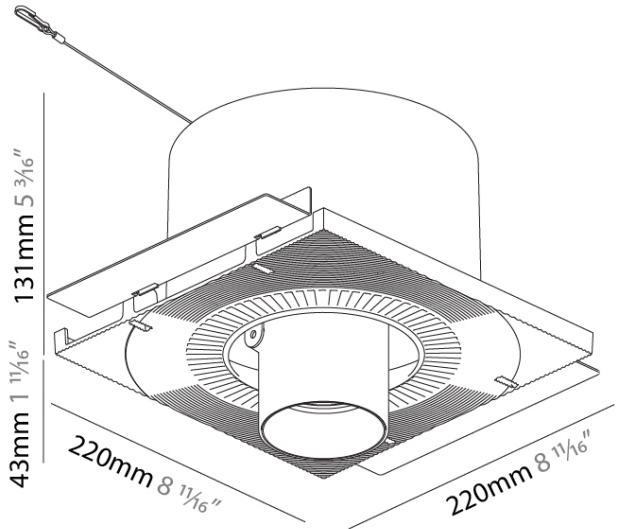

Fixture Finish: SSR / BKV / CWI / CRY / HAB / UFT / ITA / RUA / FTG / MYG / LOD / PUS / FRO / FUP / KIA / POP / BLS / SPG / MEY / GOH / GUM / CHC / COM / ABZ / JAG / OBR / MOS / ROR

Fixture Material: Aluminum Die Cast
Cut-out Measurements: 225mm / 8 7/8" x 225mm / 8 7/8"
Upon Request: Unique Sizes

ELECTRICAL

Lamp Type: LED (Zhaga Standard)
Input Wattage (W): 19.3 + 2.6
Total Output Wattage (W): 16.5 + 2.2
Dimming: Tri-Mode (Non-Dimming and Phase Dimming (120Vac only) and 0-10V Dimming)
Driver Included: No
Driver Location: Remote
Driver Type: Constant Current & Constant Voltage - Universal
Driver Class: Class 2
Input Voltage (V): 120 - 277
Output Voltage (V): 24
Constant Current (mA): 500

LED

Number of LEDs: 2
Color Temperature (°K): 2700 / 3000 / 3500 / 4000
Max. Delivered Lumen (lm): 1515 / 1575 / 1673 / 1707
Nominal Lumen (lm): 2285 / 2375 / 2524 / 2575
CRI: >90 CRI
Lamp Life (hrs): 50000
Upon Request: Special Color Temperature

OPTICAL

Reflector: 12 / 16 / 32
Optic: Lens Pack - No Lens / Linear Spread Lens / Honeycomb / Spread Lens
Adjustability: Rotational 355°; Tilt 45°
Upon Request: Special Beam Angles

RATINGS AND CERTIFICATIONS