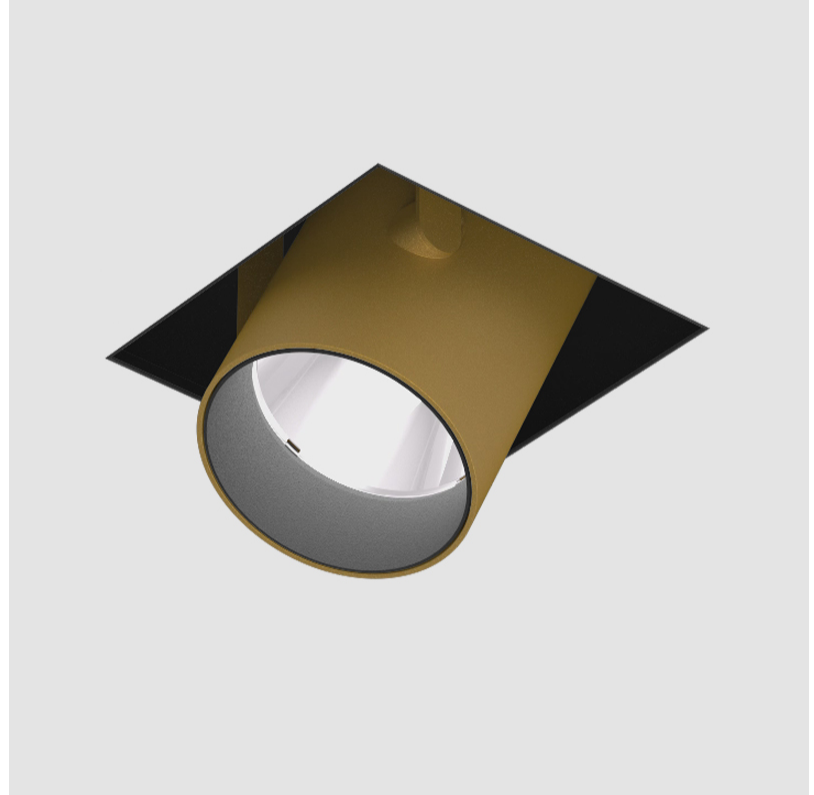

ELECTRICAL

Lamp Type: LED (Zhaga Standard)
Input Wattage (W): 23.1
Total Output Wattage (W): 18.7
Dimming: Tri-Mode (Non-Dimming and Phase Dimming (120Vac only) and 0-10V Dimming)
Driver Included: No
Driver Location: Recessed Housing
Driver Type: Constant Current - Universal
Driver Class: Class 2
Housing: See components
Input Voltage (V): 120 - 277
Constant Current (MA): 500

LED

Number of LEDs: 1
Color Temperature (°K): 2700 / 3000 / 3500 / 4000
Max. Delivered Lumen (lm): 1490 / 1530 / 1607 / 1640
CRI: >90 CRI
Lamp Life (hrs): 50000
Upon Request: Special Color Temperature

OPTICAL

Reflector: 20 / 40 / 60
Adjustability: Rotational 355°; Tilt 45°
Upon Request: Special Beam Angles

RATINGS AND CERTIFICATIONS

Certified By: Certified for North American Standards
Zaneen Lighting Inc. © 2024, Phone: 588-3387, Fax: 247-9319, www.zaneen.com

For international specifications by adding 'INT' at the end of the existing Model #. For assistance on 'custom' specifications, contact zteam@zaneen.com.
In a constant effort to supply the best product, we reserve the right to change specifications or materials without notice. The most recent specification sheets are found at zaneen.com

145mm 5 11/16"	10 | 12 1/2 | 15 | 25mm 3/8" | 1/2" | 9/16" | 1"	225mm x 225mm 8 7/8" x 8 7/8"	355°	45°