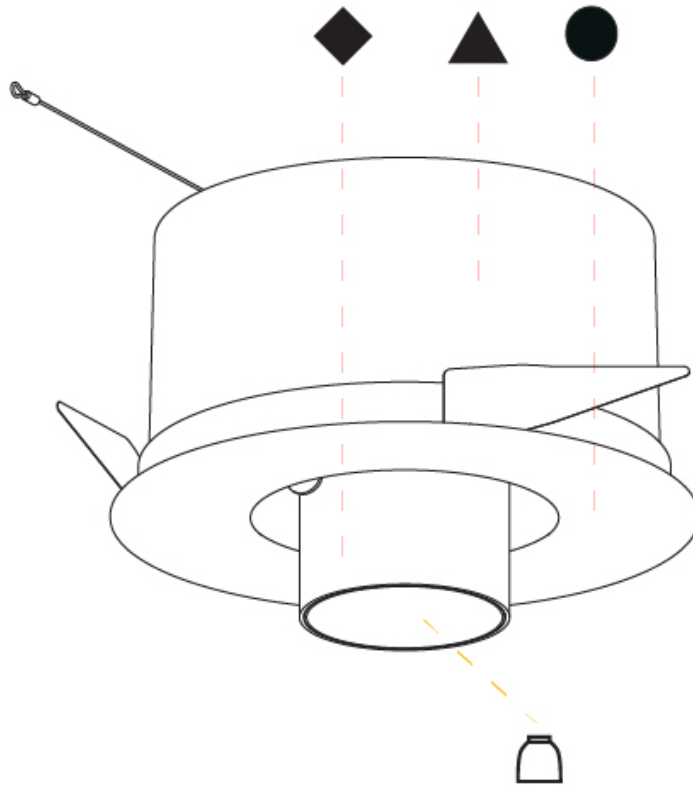

IMAGINE ROUND RECESSED

A35380-

PROJECT _____

TYPE _____

SPECIFIER _____

QUANTITY _____

DATE _____

A