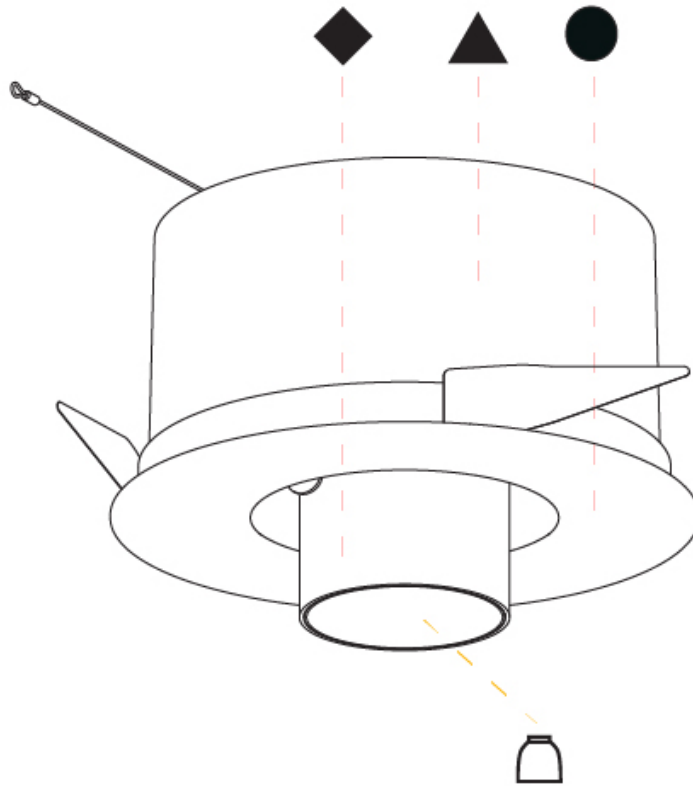

IMAGINE ROUND RECESSED

A35383-

PROJECT	_____
TYPE	_____
SPECIFIER	_____
QUANTITY	_____
DATE	_____

A