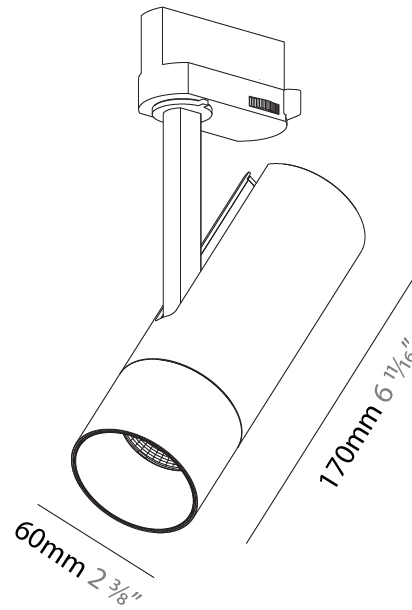

GENERAL

Series: Imagine
Subseries: Imagine 60
Brand: Prolicht
Division: Architectural
Mounting Type: Track
Mounting Location: Ceiling

PHYSICAL

Shape: Cylinder
Diameter (mm): 60
Diameter (in): 2 ³/₈
Height (mm): 170
Height (in): 6 ¹¹/₁₆
Max. Overall Height (mm): 190
Max. Overall Height (in): 7 ¹/₂
Light Distribution: Adjustable / Direct
Weight (kg): 0.522
Weight (lbs): 1.15
Fixture Finish: SSR / BKV / CWI / CRY / HAB / UFT / ITA / RUA / FTG / MYG / LOD / PUS / FRO / FUP / KIA / POP / BLS / SPG / MEY / GOH / GUM / CHC / COM / ABZ / JAG / OBR / MOS / ROR
Holder Finish: BLK / WHI / SIL
Fixture Material: Aluminum Die Cast

ELECTRICAL

Lamp Type: LED (Zhaga Standard)
Input Wattage (W): 14
Total Output Wattage (W): 13.8
Dimming: Tri-Mode (Non-Dimming and Phase Dimming (120Vac only) and 0-10V Dimming)
Driver Included: Yes
Driver Location: Integrated
Driver Type: Constant Current - Universal
Driver Class: Class 2
Input Voltage (V): 120 - 277
Constant Current (MA): 350

LED

Number of LEDs: 1
Color Temperature (°K): 2700 / 3000 / 3500 / 4000
Max. Delivered Lumen (lm): 776 / 836 / 869 / 887
Nominal Lumen (lm): 1276 / 1342 / 1395 / 1424
CRI: >90 CRI
Lamp Life (hrs): 50000

OPTICAL

Optic°: Lens Pack - No Lens / Linear Spread Lens / Honeycomb / Spread Lens
Beam Angle: 12

RATINGS AND CERTIFICATIONS

Certified By: Certified for North American Standards
IP rating: IP20

PROJECT	
TYPE	
SPECIFIER	
QUANTITY	
DATE