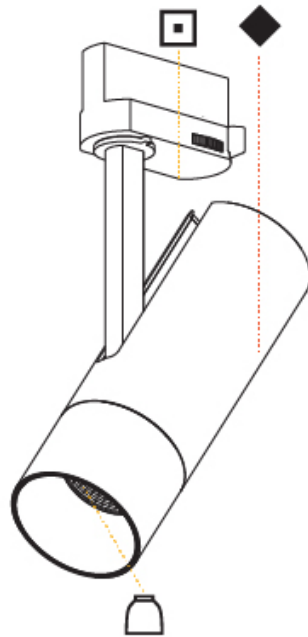

IMAGINE 60 TRACK

A3T007-

PROJECT	_____
TYPE	_____
SPECIFIER	_____
QUANTITY	_____
DATE	_____

A