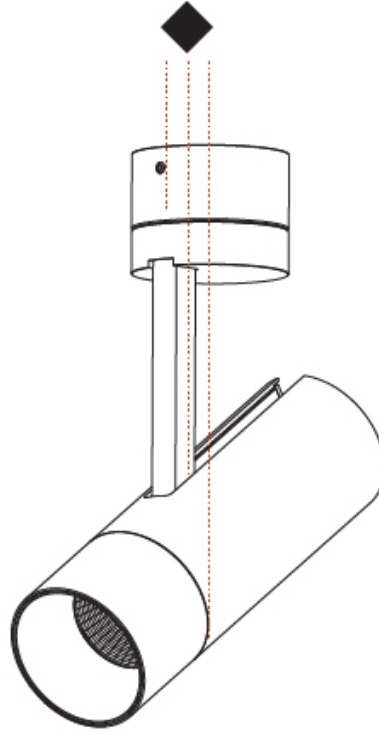

A3D112-

PROJECT

TYPE

SPECIFIER

QUANTITY

DATE