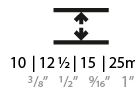

ELECTRICAL

Lamp Type: LED (Zhaga Standard)
Input Wattage (W): 13.2 (2700K) / 16.5
Total Output Wattage (W): 12 (2700K) / 15
Dimming: Tri-Mode (Non-Dimming and Phase Dimming (120Vac only) and 0-10V Dimming)
Driver Included: No
Driver Location: Recessed Housing
Driver Type: Constant Current - Universal
Driver Class: Class 2
Housing: See components
Input Voltage (V): 120 - 277
Constant Current (MA): 350

LED

Number of LEDs: 1
Color Temperature (°K): 2700 / 3000 / 3500 / 4000
Max. Delivered Lumen (lm): 870 / 970 / 1038 / 1060
CRI: >90 CRI
Lamp Life (hrs): 50000
Upon Request: Special Color Temperature

OPTICAL

Reflector°: 10
Adjustability: Rotational 355°; Tilt 45°
Upon Request: Special Beam Angles

RATINGS AND CERTIFICATIONS

Certified By: Certified for North American Standards
Zaneen Lighting Inc. © 2024, Phone: 588-3387, Fax: 247-9519, www.zaneen.com