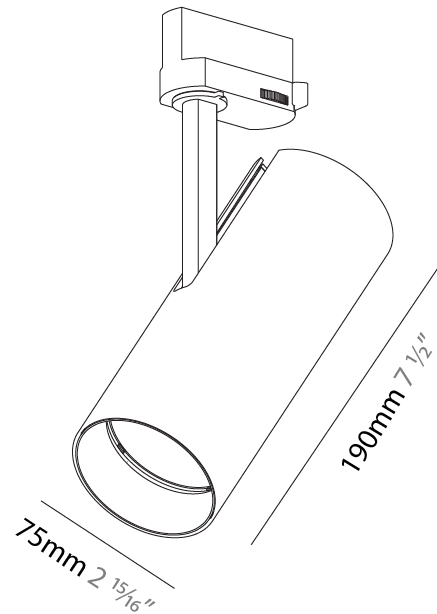

GENERAL

Series: Imagine
Subseries: Imagine 75
Brand: Prolicht
Division: Architectural
Mounting Type: Track
Mounting Location: Ceiling
Subcategory: Spots

PHYSICAL

Shape: Cylinder
Diameter (mm): 75
Diameter (in): 2 ¹⁵/₁₆
Height (mm): 190
Height (in): 7 ¹/₂
Max. Overall Height (mm): 210
Max. Overall Height (in): 8 ¹/₄
Light Distribution: Adjustable / Direct
Weight (kg): 0.768
Weight (lbs): 1.69
Fixture Finish: SSR / BKV / CWI / CRY / HAB / UFT / ITA / RUA / FTG / MYG / LOD / PUS / FRO / FUP / KIA / POP / BLS / SPG / MEY / GOH / GUM / CHC / COM / ABZ / JAG / OBR / MOS / ROR
Fixture Material: Aluminum Die Cast

ELECTRICAL

Lamp Type: LED (Zhaga Standard)
Input Wattage (W): 19
Total Output Wattage (W): 17.3
Dimming: Tri-Mode (Non-Dimming and Phase Dimming (120Vac only) and 0-10V Dimming)
Driver Included: Yes
Driver Location: Integrated
Driver Type: Constant Current - Universal
Driver Class: Class 2
Input Voltage (V): 120 - 277
Constant Current (MA): 500

LED

Number of LEDs: 1
Color Temperature (°K): 2700 / 3000 / 3500 / 4000
Max. Delivered Lumen (lm): 1432 / 1492 / 1555 / 1624
CRI: >90 CRI
Lamp Life (hrs): 50000

OPTICAL

Reflector: 16 / 32
Adjustability: Rotational 350°; Tilt 90°

RATINGS AND CERTIFICATIONS

Certified By: Certified for North American Standards
IP rating: IP20

PROJECT
TYPE
SPECIFIER
QUANTITY
DATE