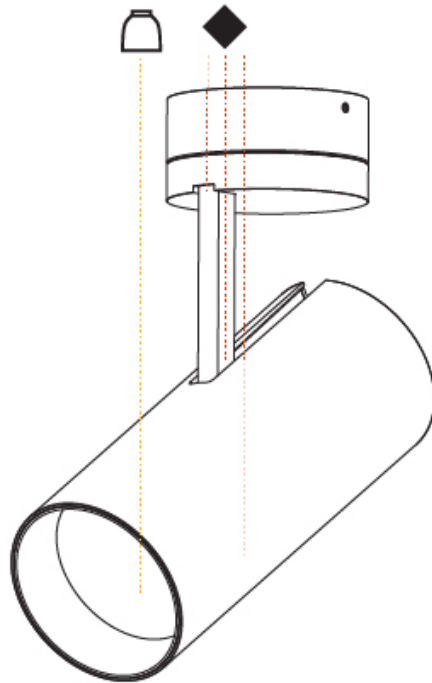

A3D116-

PROJECT	_____
TYPE	_____
SPECIFIER	_____
QUANTITY	_____
DATE	_____