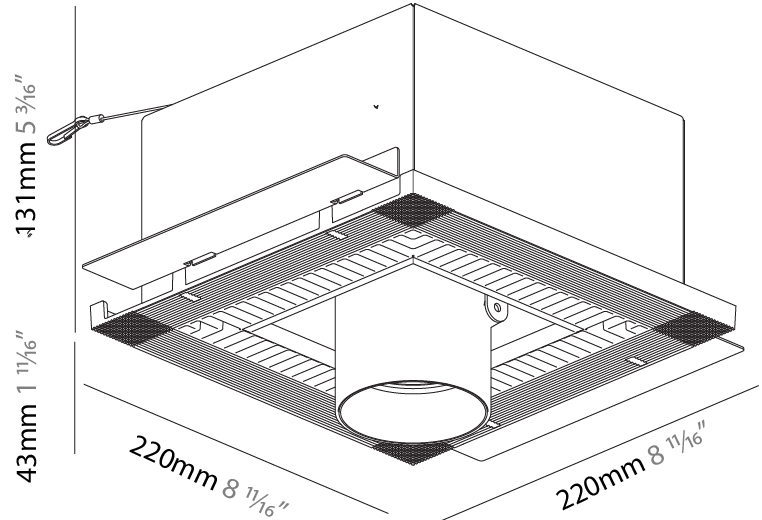

ELECTRICAL

Lamp Type: LED (Zhaga Standard)
Input Wattage (W): 23.1
Total Output Wattage (W): 18.7
Dimming: Tri-Mode (Non-Dimming and Phase Dimming (120Vac only) and 0-10V Dimming)
Driver Included: No
Driver Location: Recessed Housing
Driver Type: Constant Current - Universal
Driver Class: Class 2
Housing: See components
Input Voltage (V): 120 - 277
Constant Current (MA): 500

LED

Number of LEDs: 1
Color Temperature (°K): 2700 / 3000 / 3500 / 4000
Max. Delivered Lumen (lm): 1490 / 1530 / 1607 / 1640
CRI: >90 CRI
Lamp Life (hrs): 50000
Upon Request: Special Color Temperature

OPTICAL

Reflector: 20 / 40 / 60
Adjustability: Rotational 355°; Tilt 45°
Upon Request: Special Beam Angles

RATINGS AND CERTIFICATIONS

Certified By: Certified for North American Standards
Zaneen Lighting Inc. © 2024, Phone: 588-3387, Fax: 247-9319, www.zaneen.com

For international specifications by adding 'INT' at the end of the existing Model #. For assistance on 'custom' specifications, contact zteam@zaneen.com.
In a constant effort to supply the best product, we reserve the right to change specifications or materials without notice. The most recent specification sheets are found at zaneen.com

145mm 5 11/16"	10 | 12 1/2 | 15 | 25mm 3/8" | 1/2" | 9/16" | 1"	225mm x 225mm 8 7/8" x 8 7/8"	355°	45°