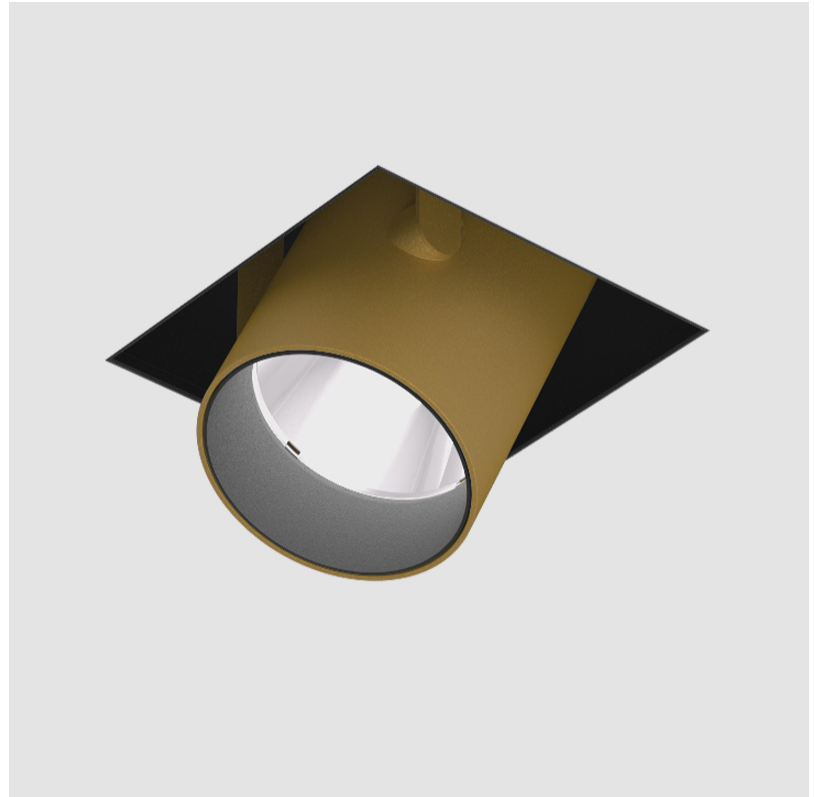

ELECTRICAL

Lamp Type: LED (Zhaga Standard)
Input Wattage (W): 13.2 (2700K) / 16.5
Total Output Wattage (W): 12 (2700K) / 15
Dimming: Tri-Mode (Non-Dimming and Phase Dimming (120Vac only) and 0-10V Dimming)
Driver Included: No
Driver Location: Recessed Housing
Driver Type: Constant Current - Universal
Driver Class: Class 2
Housing: See components
Input Voltage (V): 120 - 277
Constant Current (MA): 350

LED

Number of LEDs: 1
Color Temperature (°K): 2700 / 3000 / 3500 / 4000
Max. Delivered Lumen (lm): 870 / 970 / 1038 / 1060
CRI: >90 CRI
Lamp Life (hrs): 50000
Upon Request: Special Color Temperature

OPTICAL

Reflector°: 10
Adjustability: Rotational 355°; Tilt 45°
Upon Request: Special Beam Angles

RATINGS AND CERTIFICATIONS

Certified By: Certified for North American Standards
Zaneen Lighting Inc. © 2024, Phone: 588-3387, Fax: 247-9519, www.zaneen.com