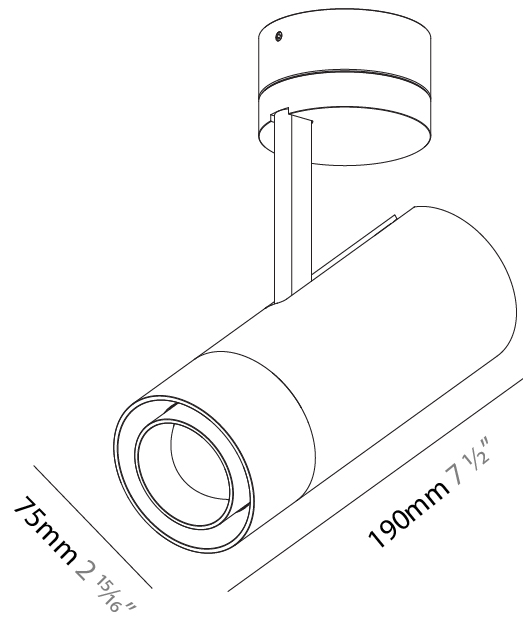

GENERAL

Series: Imagine
Subseries: Imagine Flex
Brand: Prolicht
Division: Architectural
Mounting Type: Surface
Mounting Location: Ceiling
Subcategory: Spots

PHYSICAL

Shape: Cylinder
Diameter (mm): 75
Diameter (in): 2 ¹⁵/₁₆
Height (mm): 190
Height (in): 7 ¹/₂
Max. Overall Height (mm): 235
Max. Overall Height (in): 9 ³/₄
Light Distribution: Adjustable / Direct
Weight (kg): 0.919
Weight (lbs): 2.02
Fixture Finish: SSR / BKV / CWI / CRY / HAB / UFT / ITA / RUA / FTG / MYG / LOD / PUS / FRO / FUP / KIA / POP / BLS / SPG / MEY / GOH / GUM / CHC / COM / ABZ / JAG / OBR / MOS / ROR
Fixture Material: Aluminum Die Cast

ELECTRICAL

Lamp Type: LED (Zhaga Standard)
Input Wattage (W): 20
Total Output Wattage (W): 18.2
Dimming: Tri-Mode (Non-Dimming and Phase Dimming (120Vac only) and 0-10V Dimming)
Driver Included: Yes
Driver Location: Integrated
Driver Type: Constant Current - Universal
Driver Class: Class 2
Input Voltage (V): 120 - 277
Constant Current (MA): 500

LED

Number of LEDs: 1
Color Temperature (°K): 2700 / 3000 / 3500 / 4000
Max. Delivered Lumen (lm): 788 / 817 / 859 / 876
Nominal Lumen (lm): 1782 / 1848 / 1941 / 1981
CRI: >90 CRI
Lamp Life (hrs): 50000

OPTICAL

Reflector°: 14° to 48°
Adjustability: Rotational 350°; Tilt 90°

RATINGS AND CERTIFICATIONS

Certified By: Certified for North American Standards
IP rating: IP20

PROJECT _____
TYPE _____
SPECIFIER _____
QUANTITY _____
DATE _____