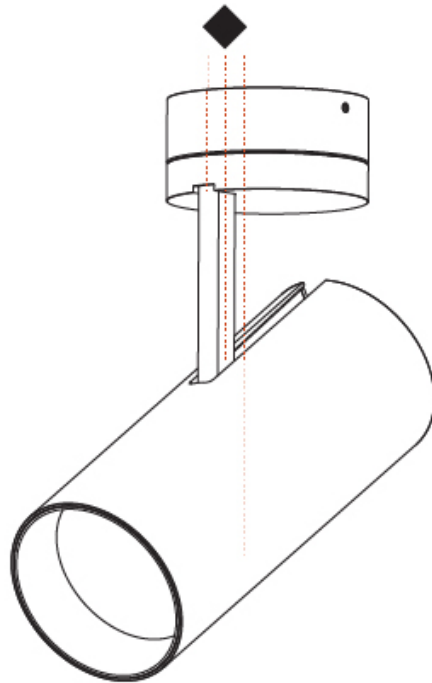

A3D115-

PROJECT	_____
TYPE	_____
SPECIFIER	_____
QUANTITY	_____
DATE	_____