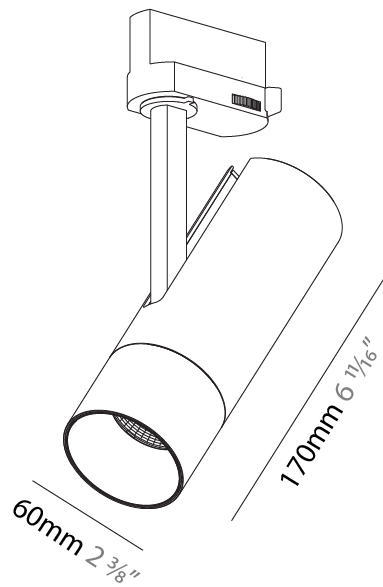

GENERAL

Series: Imagine
Subseries: Imagine 60
Brand: Prolicht
Division: Architectural
Mounting Type: Track
Mounting Location: Ceiling

PHYSICAL

Shape: Cylinder
Diameter (mm): 60
Diameter (in): 2 ³/₈
Height (mm): 170
Height (in): 6 ¹¹/₁₆
Max. Overall Height (mm): 190
Max. Overall Height (in): 7 ¹/₂
Light Distribution: Adjustable / Direct
Weight (kg): 0.564
Weight (lbs): 1 1/4
Fixture Finish: SSR / BKV / CWI / CRY / HAB / UFT / ITA / RUA / FTG / MYG / LOD / PUS / FRO / FUP / KIA / POP / BLS / SPG / MEY / GOH / GUM / CHC / COM / ABZ / JAG / OBR / MOS / ROR
Fixture Material: Aluminum Die Cast

ELECTRICAL

Lamp Type: LED (Zhaga Standard)
Input Wattage (W): 15.5
Total Output Wattage (W): 14
Dimming: Tri-Mode (Non-Dimming and Phase Dimming (120Vac only) and 0-10V Dimming)
Driver Included: Yes
Driver Location: Integrated
Driver Type: Constant Current - Universal
Driver Class: Class 2
Input Voltage (V): 120 - 277
Constant Current (MA): 350

LED

Number of LEDs: 1
Color Temperature (°K): 2700 / 3000 / 3500 / 4000
Max. Delivered Lumen (lm): 930 / 960 / 1009 / 1030
CRI: >90 CRI
Lamp Life (hrs): 50000

OPTICAL

Reflector°: 20 / 40 / 60

RATINGS AND CERTIFICATIONS

Certified By: Certified for North American Standards
IP rating: IP20